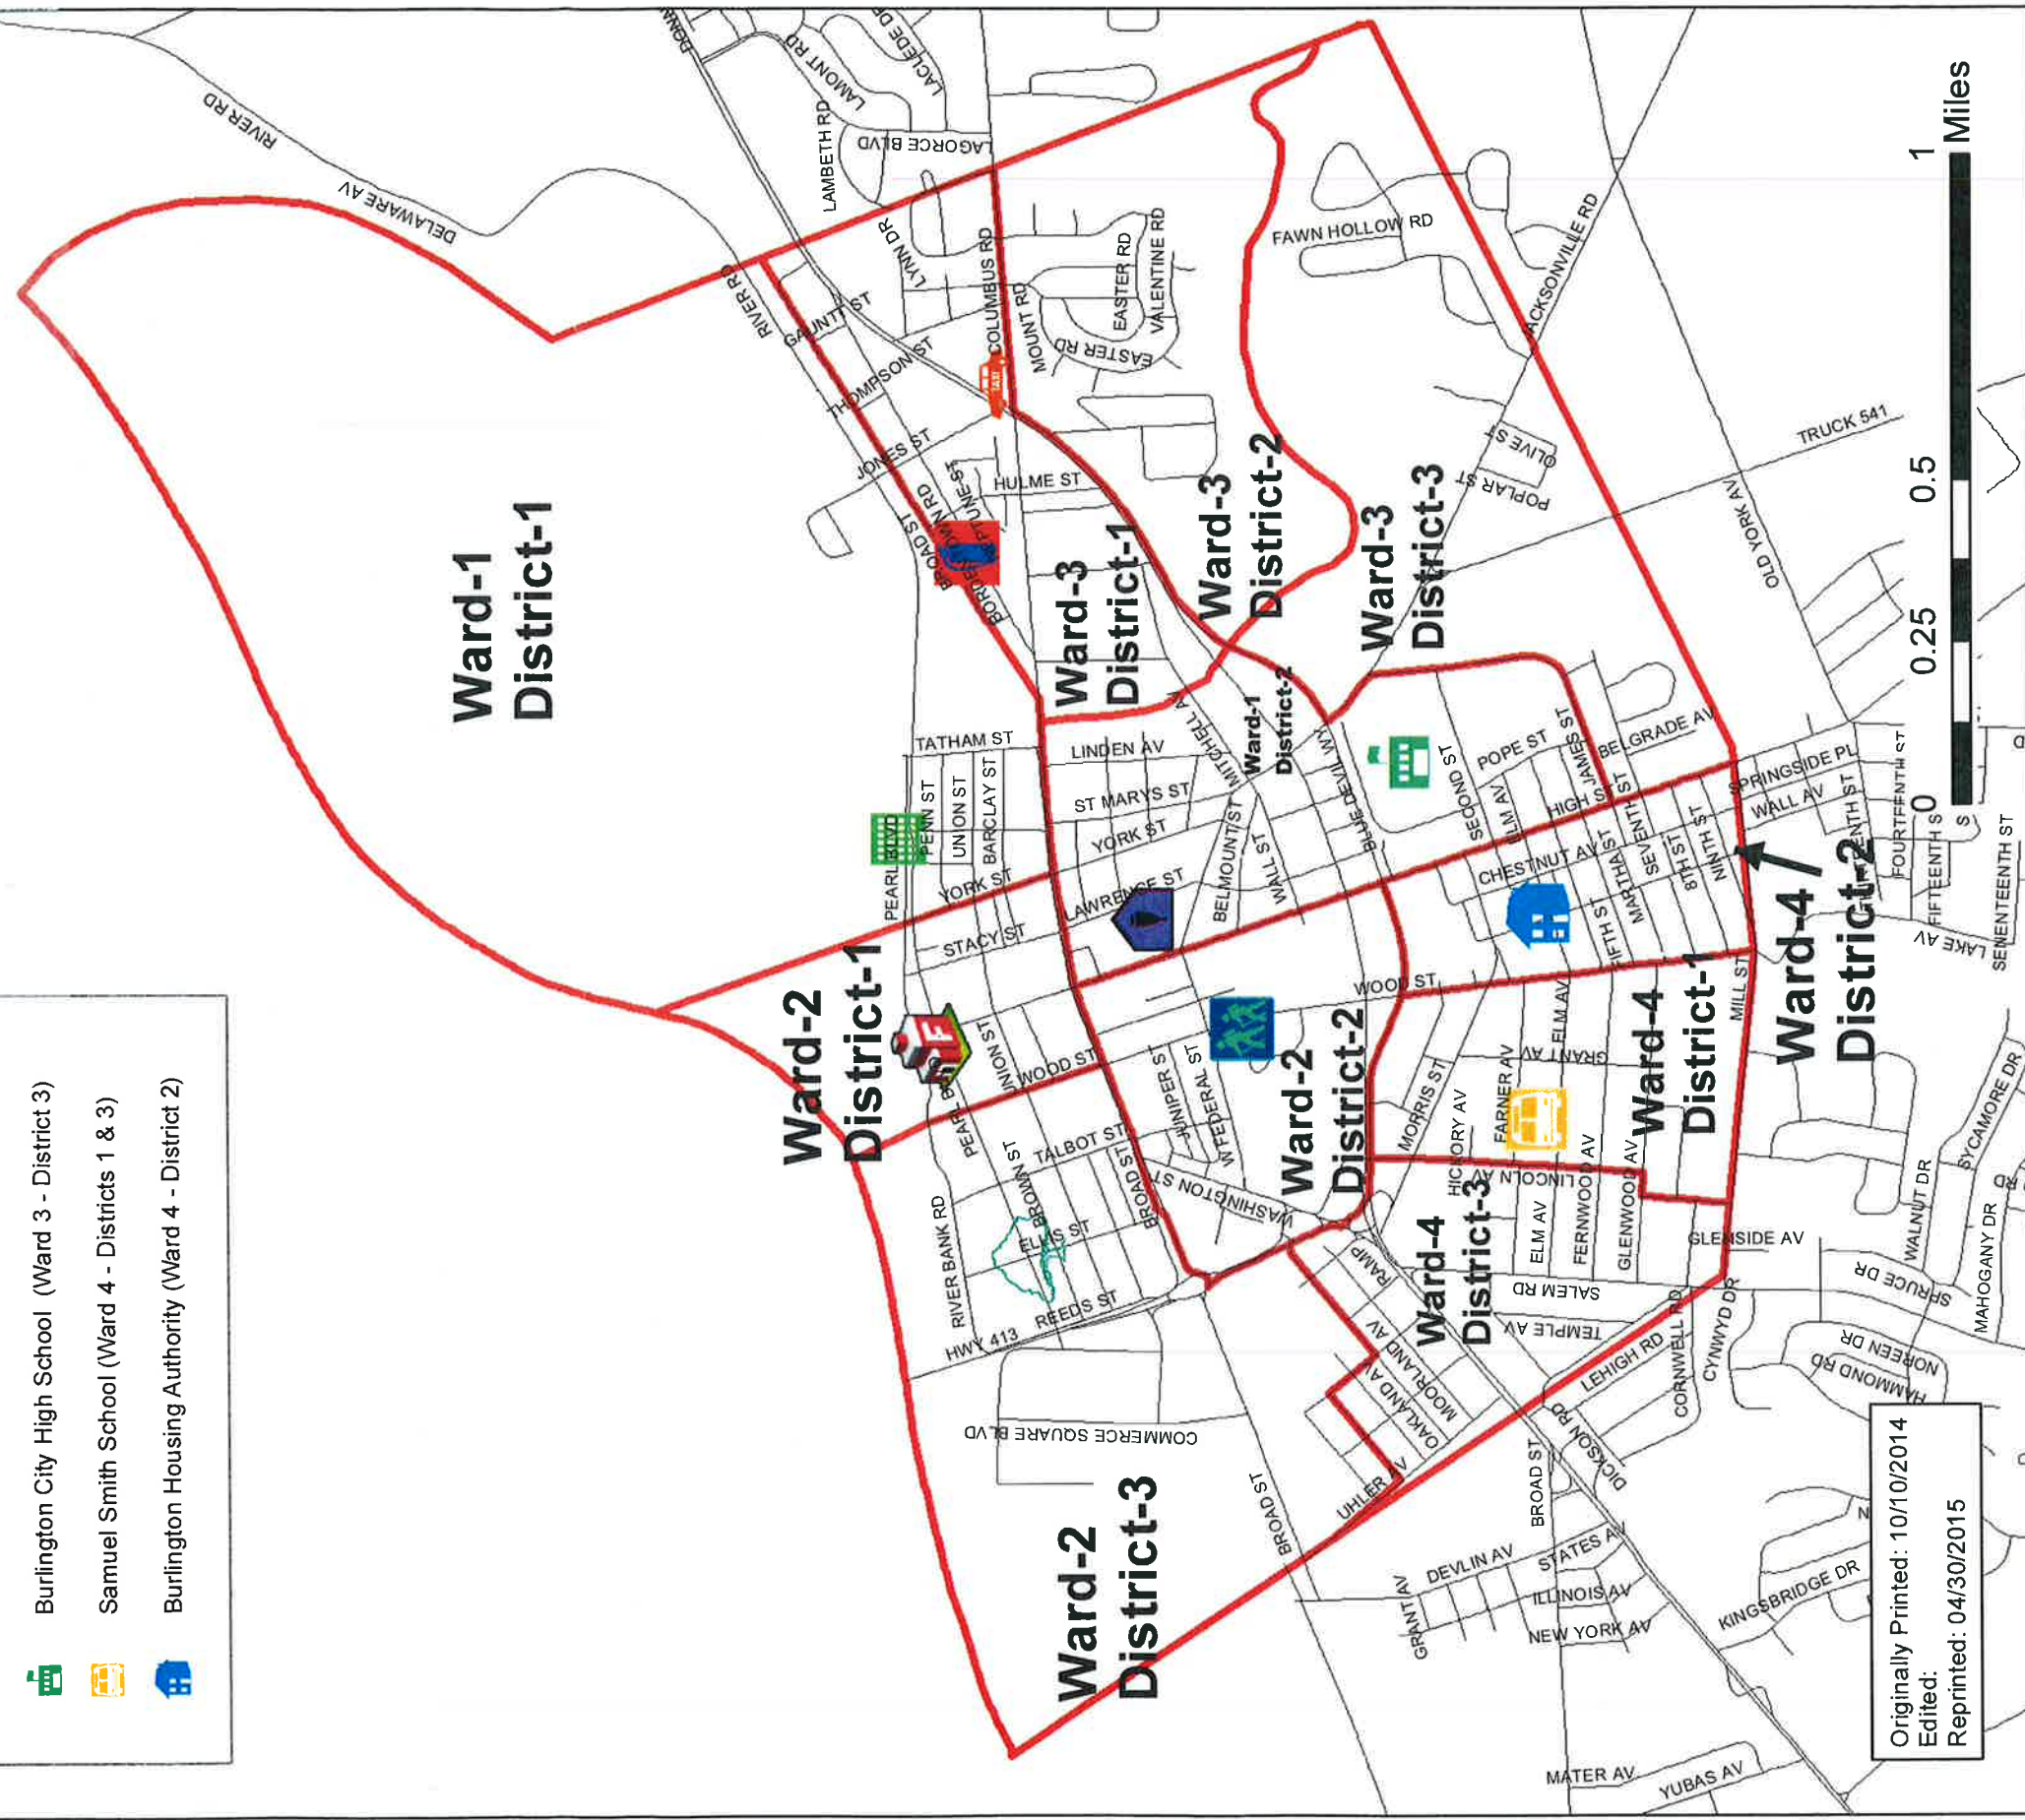

Burlington City Election Districts

Congressional District 3

Legislative District 7

Polling Places

-  Burlington Manor Apartments (Ward 1 - District 1)
-  Corson Poley Center (Ward 1 - District 2)
-  Hope Steam Fire Company #1 (Ward 2 - District 1)
-  Keegan Recreation Center (Ward 2 - District 2)
-  Elias Boudinot School (Ward 2 - District 3)
-  Neptune Firehouse (Ward 3 - District 1)
-  Lucas Motor Company (Ward 3 - District 2)
-  Burlington City High School (Ward 3 - District 3)
-  Samuel Smith School (Ward 4 - Districts 1 & 3)
-  Burlington Housing Authority (Ward 4 - District 2)

2015 PRIMARY ELECTION

JUNE 2, 2015

6:00am - 8:00pm

Originally Printed: 10/10/2014
 Edited:
 Reprinted: 04/30/2015