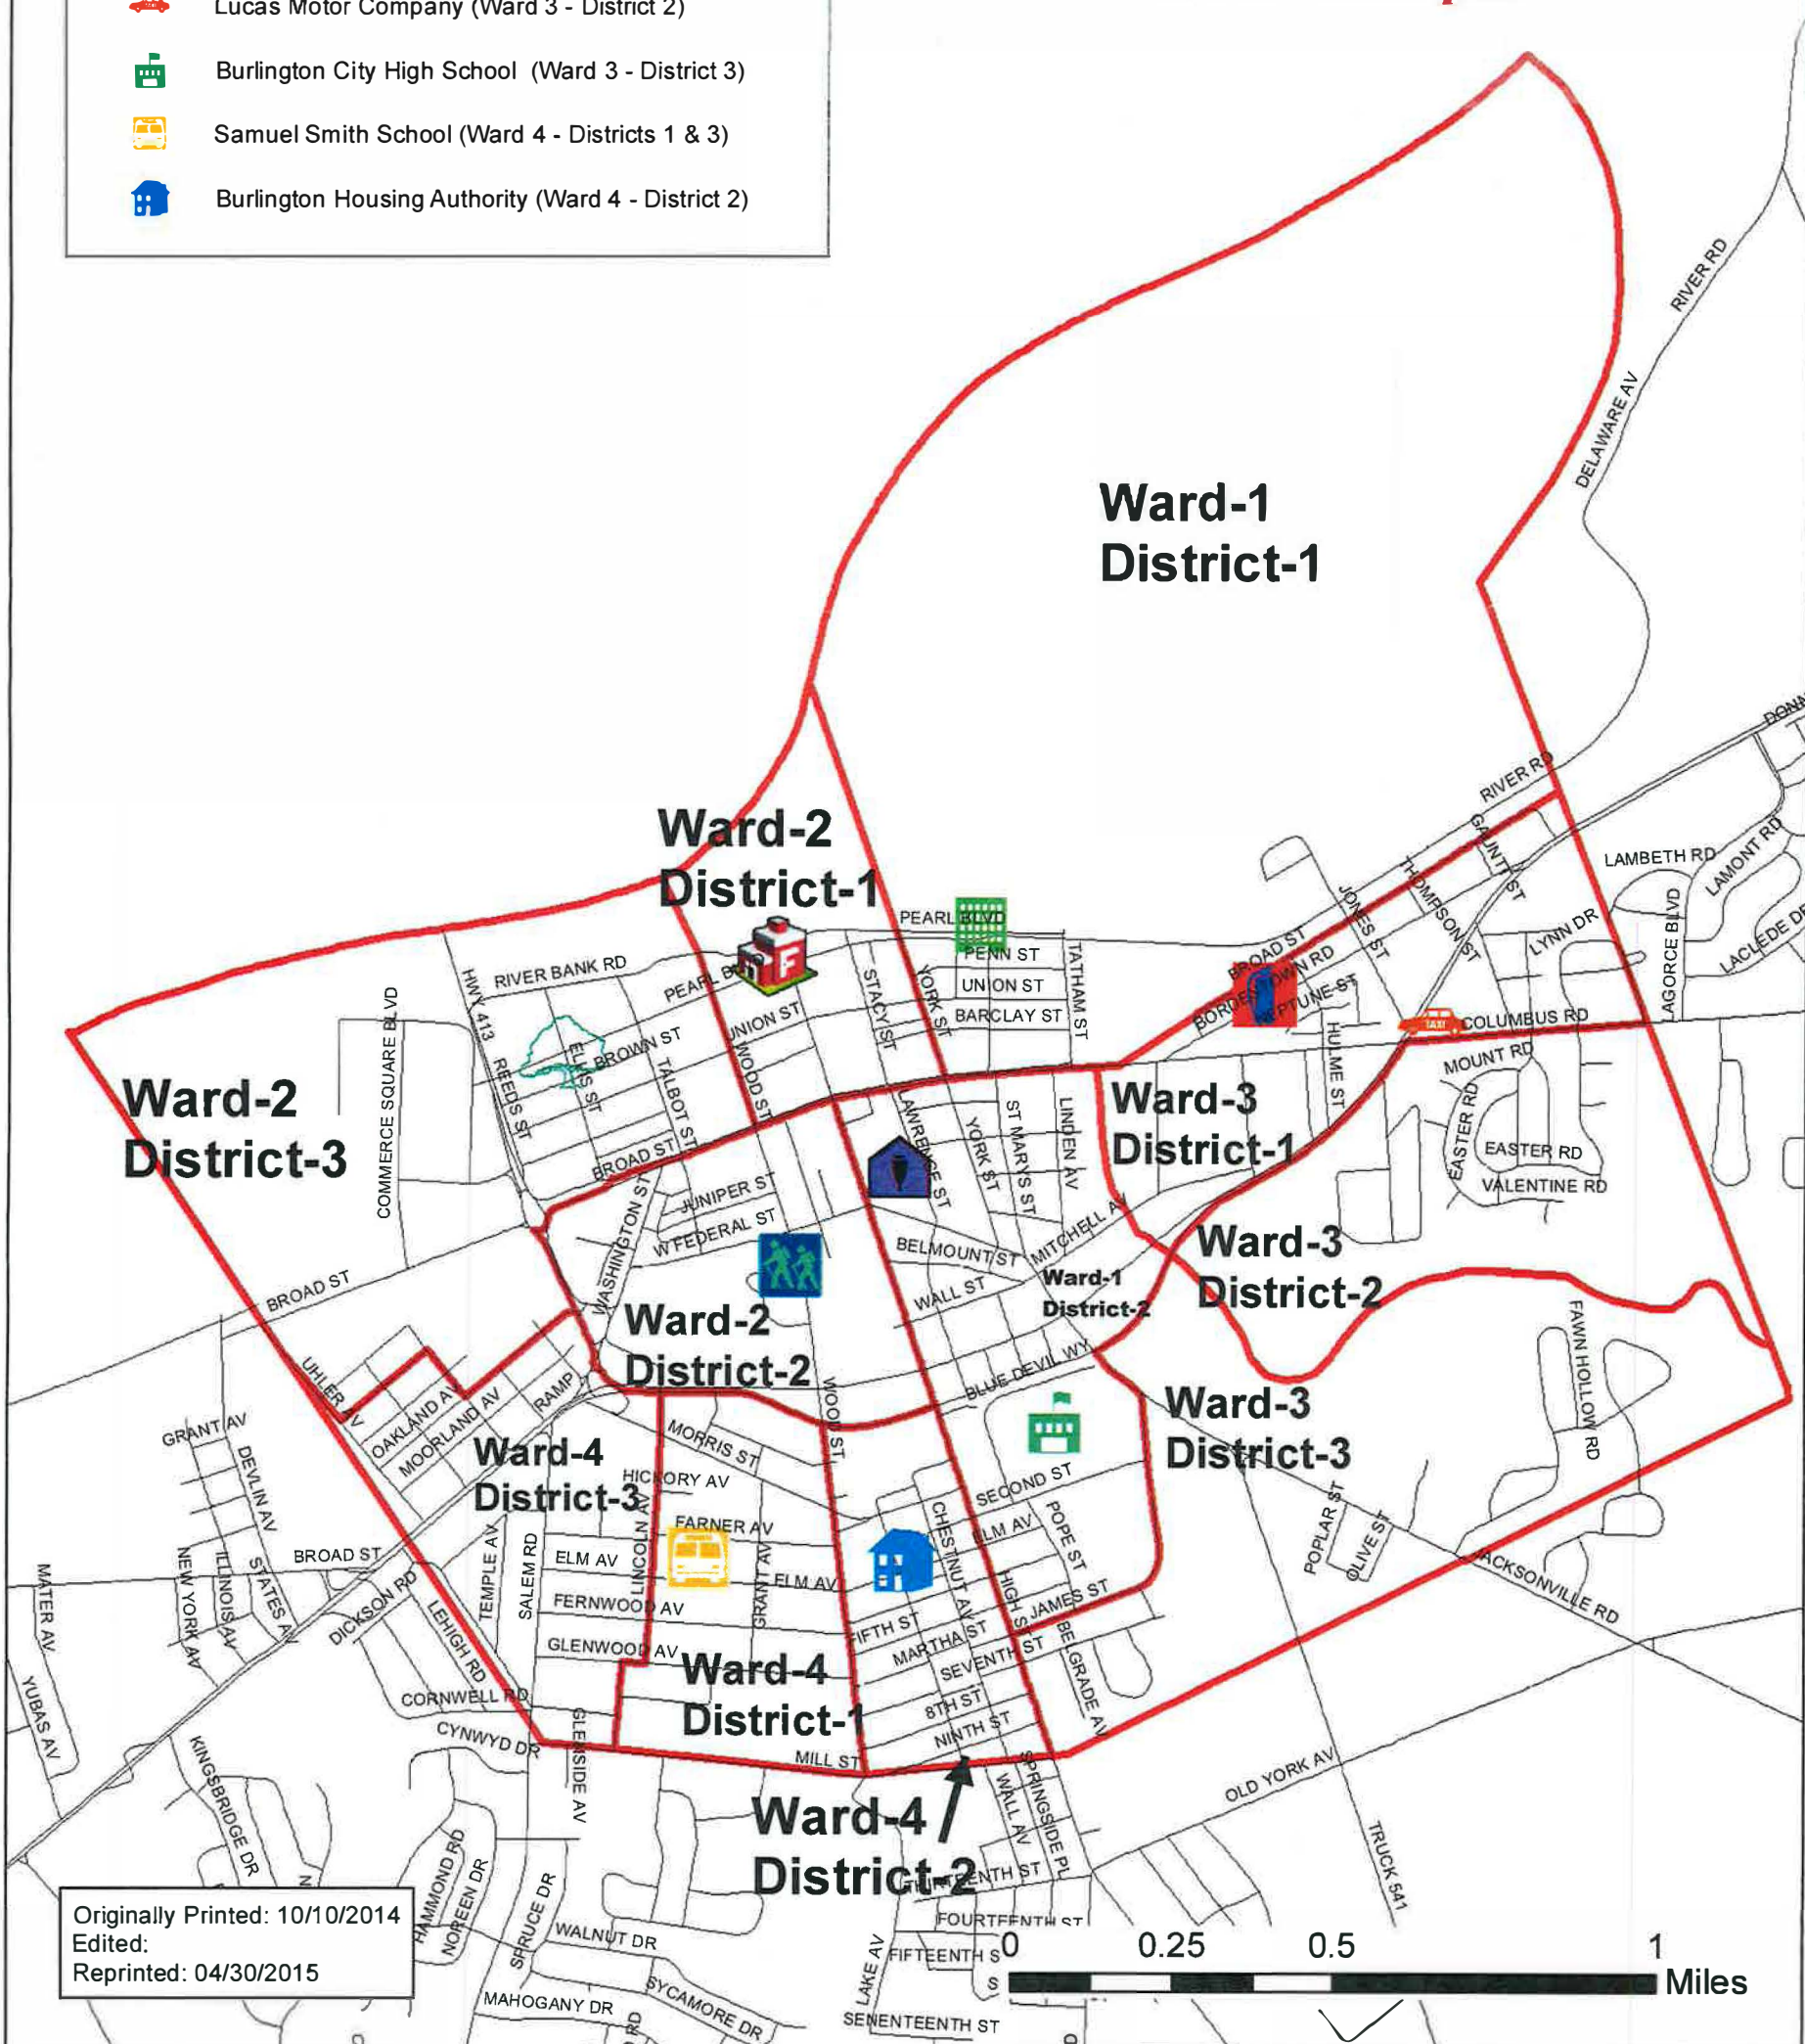

Burlington City Election Districts

Congressional District 3 Legislative District 7

Polling Places

-  Burlington Manor Apartments (Ward 1 - District 1)
-  Corson Poley Center (Ward 1 - District 2)
-  Hope Steam Fire Company #1 (Ward 2 - District 1)
-  Keegan Recreation Center (Ward 2 - District 2)
-  Elias Boudinot School (Ward 2 - District 3)
-  Neptune Firehouse (Ward 3 - District 1)
-  Lucas Motor Company (Ward 3 - District 2)
-  Burlington City High School (Ward 3 - District 3)
-  Samuel Smith School (Ward 4 - Districts 1 & 3)
-  Burlington Housing Authority (Ward 4 - District 2)

2015 PRIMARY ELECTION

JUNE 2, 2015

6:00am - 8:00pm

Originally Printed: 10/10/2014
 Edited:
 Reprinted: 04/30/2015